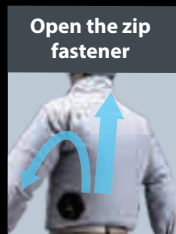

Well-balanced ventilation

For model