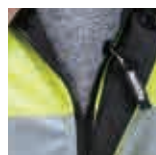

Asian Size / EU&US Size (in cm)

Air circulation inner photo : DFJ212

Water-repellent, antistatic fabric

Antistatic

Zip fastener with quick release function

Arm pocket

Snap button and rubber shirring for hem adjustment