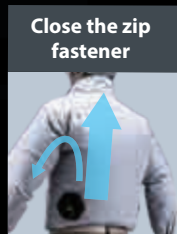

Air flow can be adjusted by opening and closing inner lining's fastener

Mainly ventilated at back of neck