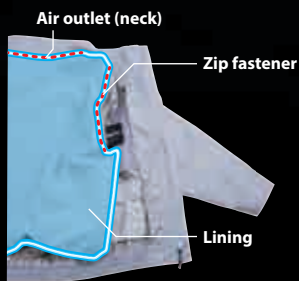

# Makita's original "Air circulation inner"

Breathable lining

allows air enter through the jacket's outer shell and inner lining keeps you to stay cool and feel comfortable

For model

DFV210

DFJ212

DFJ213

DFJ214

Air flow can be adjusted by opening and closing inner lining's fastener

Mainly ventilated at back of neck

Well-balanced ventilation

For model

DFJ310  
DFJ311

DFJ410  
DFJ411

Use of high performance fabric to fit the various scenes