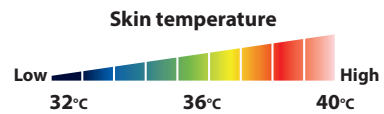

# Circulate air throughout the entire jacket

**AIR CIRCULATION**  
**Cordless Fan Jacket**

**Thin, Flat Fan units do not disturb your operation.**

**39.5 mm**

## Comparison of body temperature rise during work

Skin temperature after a 10-minute work under temperature of 35°C and humidity of 60%

Never use the fan jacket where temperature reaches more than 50°C (122°F). Otherwise it may cause burns on your skin. Also avoid using in high humidity.