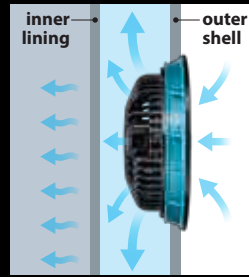

# Circulate air throughout the entire jacket

**AIR CIRCULATION**  
**Cordless Fan Jacket**

**Thin, Flat Fan units do not disturb your operation.**

**39.5 mm**

# Makita's original "Air circulation inner"

Breathable lining

allows air enter through the jacket's outer shell and inner lining keeps you to stay cool and feel comfortable

For model

DFV210

DFJ212

DFJ213

DFJ214