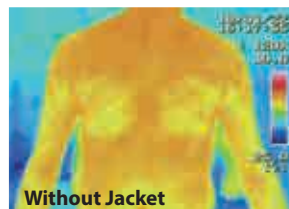

Comparison of body temperature rise during work

Skin temperature after a 10-minute work under temperature of 35°C and humidity of 60%

Never use the fan jacket where temperature reaches more than 50°C (122°F). Otherwise it may cause burns on your skin. Also avoid using in high humidity.