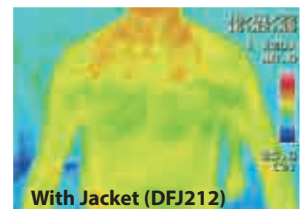

Comparison of body temperature rise during work

Skin temperature after a 10-minute work under temperature of 35°C and humidity of 60%

Never use the fan jacket where temperature reaches more than 50°C (122°F). Otherwise it may cause burns on your skin. Also avoid using in high humidity.