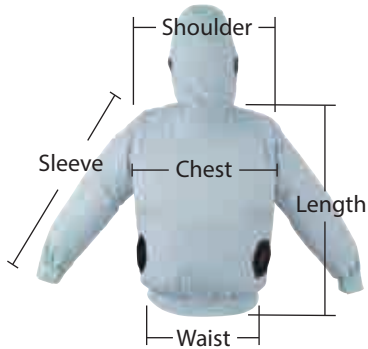

Jacket Size

Fan Jacket

photo : DFJ211

	Asian Size / EU&US Size	S	M	L	XL	2XL	3XL
DFJ212	Length	62/66	64/68	66/70	68/71	68/71	72/73
	Shoulder	40/44	42/46	44/48	46/50	48/52	50/54
	Sleeve	79/87	82/90	85/93	88/95	91/97	92/99
	Chest	108/117	113/122	118/127	123/132	128/137	133/142
	Waist	102/111	107/116	112/121	117/126	122/131	127/136
DFJ213	Length	61/65	63/67	65/69	67/70	69/71	70/72
	Shoulder	43/47	45/49	47/51	49/53	51/55	53/57
	Sleeve	58/62	60/64	62/66	64/67	66/68	66/69
	Chest	109/117	114/122	119/127	124/132	129/137	134/142
	Waist	95~103/ 103~111	100~108/ 108~116	105~113/ 113~121	110~118/ 118~126	115~123/ 123~131	120~128/ 128~136
DFJ214	Length	64/68	66/70	68/72	70/73	72/74	73/75
	Shoulder	43/47	45/49	47/51	49/53	51/55	53/57
	Sleeve	58/62	60/64	62/66	64/67	66/68	66/69
	Chest	109/117	114/122	119/127	124/132	129/137	134/142
DFJ210 DFJ211 DFJ310 DFJ311 DFJ410 DFJ411	Length	62/68	64/70	66/72	68/74	70/76	72/78
	Shoulder	50/56.5	52/59	54/61.5	56/64	58/66.5	60/69
	Sleeve	52/58	54/60	56/62	58/64	60/66	62/68
	Chest	114/126	118/131	122/136	126/141	130/146	134/151
	Waist	74~105/ 87~113	78~109/ 92~113	82~113/ 97~113	86~117/ 102~113	90~121/ 107~138	94~125/ 112~143
DFV210	Length	63/67	65/69	67/71	69/72	71/73	73/74
	Shoulder	39/43	41/45	43/47	45/49	47/51	49/53
	Chest	106/113	111/118	116/123	121/128	126/133	131/138
	Waist	100/107	105/112	110/117	115/122	120/127	125/132

(in cm)